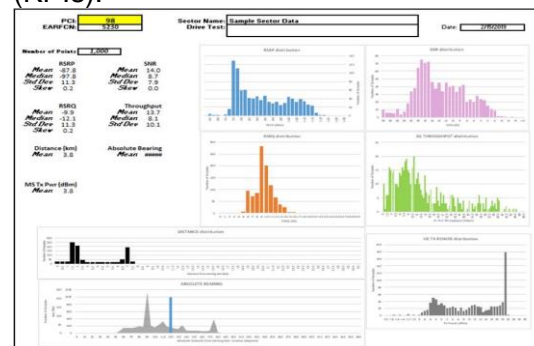

LTE Design & Optimization Services

4G Unwired engineers use Atoll modeling software to design, plan and optimize 4G Networks. Atoll provides comprehensive network design with coverage and capacity planning and multi-technology traffic modeling and analysis.

4G Unwired as the experience, test equipment and engineering software to produce quantifiable improvements in your Network's Key Performance Indicators (KPIs).