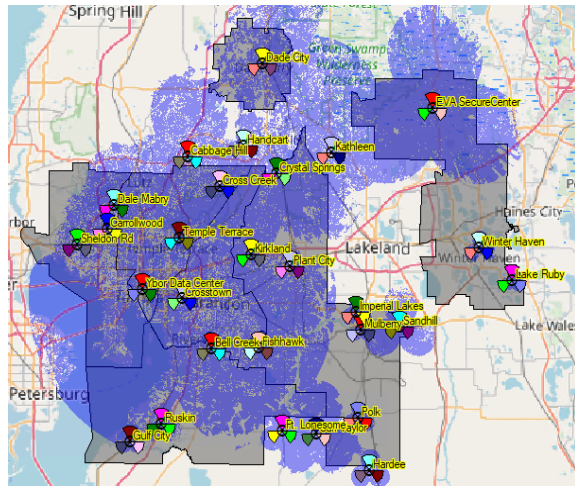

**4G Supports Market Transition Plans**  
**4G Unwired can assist with Rip and Replace Engineering Services.**

It's a complicated process. Regardless of what vendor you choose, 4G has a plan that can help carriers with their transition and hot cutover plans.